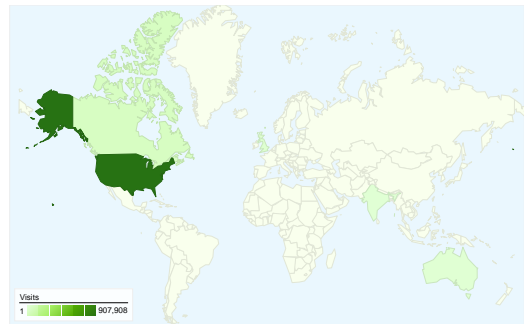

Site Usage

999,866 Visits

54.11% Bounce Rate

2,613,562 Pageviews

00:02:28 Avg. Time on Site

2.61 Pages/Visit

83.94% % New Visits

Visitors Overview

Visitors
842,951

Map Overlay

Traffic Sources Overview

- **Search Engines**
896,842.00 (89.70%)
- **Referring Sites**
53,994.00 (5.40%)
- **Direct Traffic**
48,979.00 (4.90%)
- **Other**
51 (0.01%)

Search Engine: google

Browser	Visits	% visits
Internet Explorer	643,262	64.33%
Firefox	187,473	18.75%
Safari	107,163	10.72%
Chrome	46,761	4.68%
Android Browser	4,775	0.48%

All traffic sources sent a total of 999,866 visits

- **Search Engines**
896,842.00 (89.70%)
- **Referring Sites**
53,994.00 (5.40%)
- **Direct Traffic**
48,979.00 (4.90%)
- **Other**
51 (0.01%)

999,866 visits came from 200 countries/territories

Site Usage

Country/Territory	Visits	Pages/Visit	Avg. Time on Site	% New Visits	Bounce Rate
Visits 999,866 % of Site Total: 100.00%	Pages/Visit 2.61 Site Avg: 2.61 (0.00%)	Avg. Time on Site 00:02:28 Site Avg: 00:02:28 (0.00%)	% New Visits 83.97% Site Avg: 83.94% (0.04%)	Bounce Rate 54.11% Site Avg: 54.11% (0.00%)	
United States	907,908	2.66	00:02:33	83.55%	53.07%
Canada	49,878	2.27	00:01:53	86.50%	59.88%
United Kingdom	11,971	1.51	00:00:39	95.99%	77.52%
Australia	3,389	1.64	00:00:55	95.87%	74.89%
India	1,913	1.86	00:01:37	92.37%	71.04%
(not set)	1,686	2.58	00:02:42	81.44%	52.08%
Ireland	1,670	1.50	00:00:49	96.17%	81.08%
Philippines	900	1.55	00:01:22	93.56%	75.89%
Germany	864	2.34	00:02:09	88.77%	62.73%